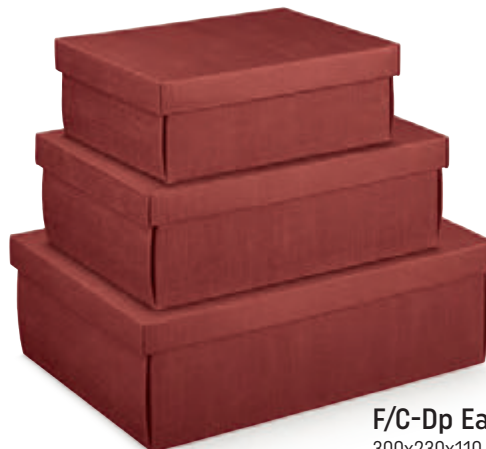

F/C-Dp Easy

300x230x110 Art. 136086S
380x260x130 Art. 136087S
455x320x150 Art. 136088S