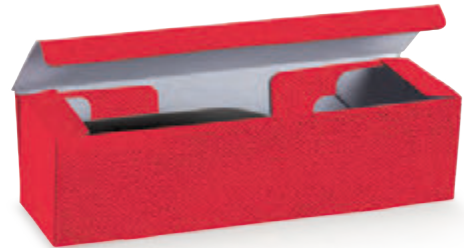

Cantinetta
1 Bott.
340x90x90 Art. 137987S
2 Bott.
340x185x90 Art. 137988S
3 Bott.
340x280x90 Art. 137989S